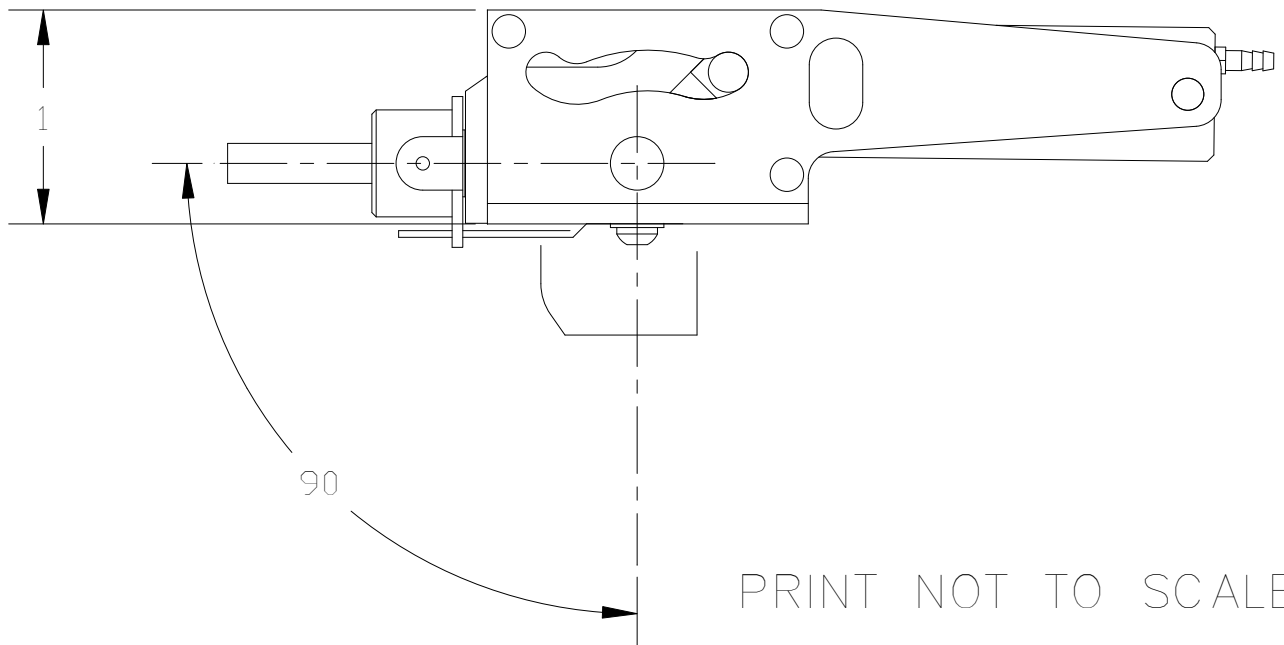

PRINT NOT TO SCALE

ROBART
MFG. INC.
155 OSWALT AVE.
BATAVIA, IL. 60510
630-584-7616

541RS
NOSE GEAR
90° RETRACT