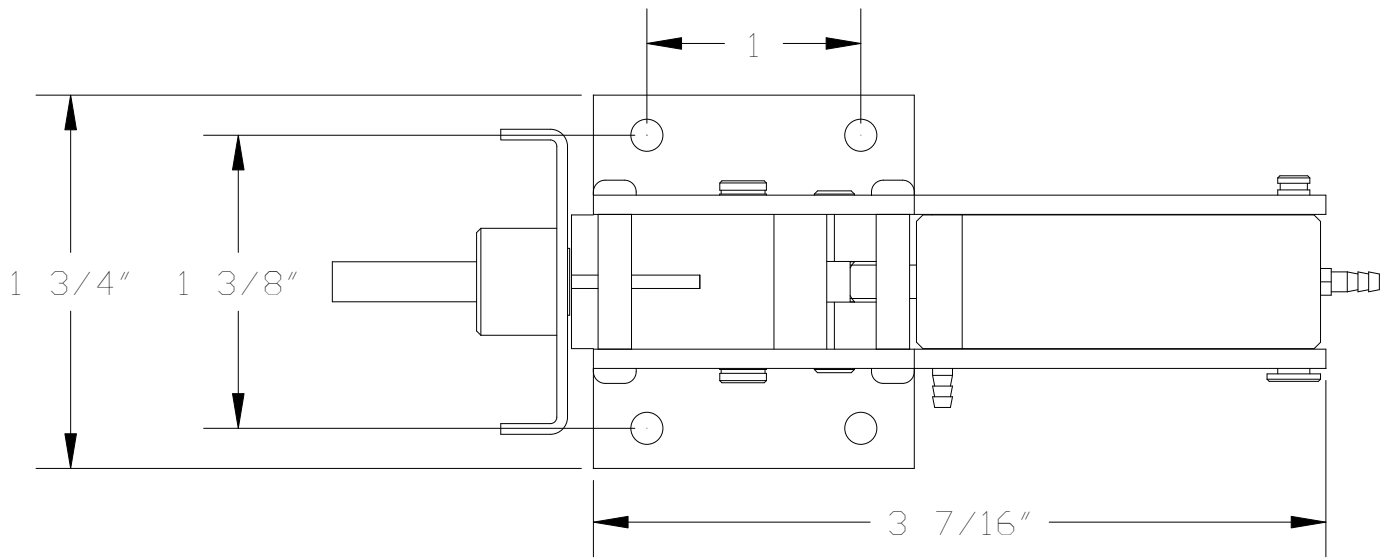

PRINT NOT TO SCALE

ROBART
MFG. INC.
155 OSWALT AVE.
BATAVIA, IL. 60510
630-584-7616

541RS
NOSE GEAR
90° RETRACT