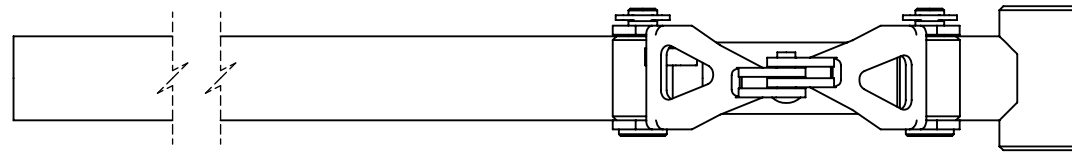

REVISIONS			
REV.	DESCRIPTION	DATE	APPROVED
-	PRODUCTION RELEASE	26MAY12	JR

SPARE PARTS LIST			
QTY.	ITEM NO.	DESCRIPTION	PART NUMBER
1	1	UPPER STRUT ASSEMBLY	660201A
1	2	OLEO ASSEMBLY	660102A
1	3	TORQUE LINK ASSEMBLY	620112A
2	4	CLEVIS PIN	620012M
2	5	E-CLIP	1039F
1	6	COMPRESSION SPRING	660006P
1	7	PARTS BAG	660015A

PARTS BAG ASSEMBLY - #660015A

**robar**  
www.robart.com  
155 OSWALT AVE.  
BATAVIA, IL 60510  
PH: 630-584-7616  
FX: 630-584-3712

TITLE:  $\varnothing$  7/16" STRAIGHT STRUT ASSEMBLY

**PROPRIETARY AND CONFIDENTIAL**  
THE INFORMATION CONTAINED IN THIS DRAWING IS THE SOLE PROPERTY OF ROBERT MANUFACTURING. ANY REPRODUCTION IN PART OR AS A WHOLE WITHOUT THE WRITTEN PERMISSION OF ROBERT MANUFACTURING IS PROHIBITED.