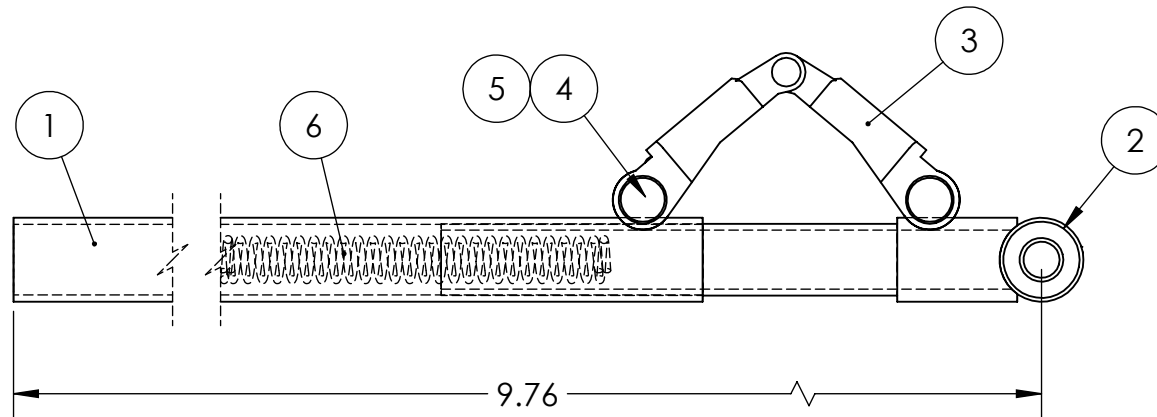

REVISIONS			
REV.	DESCRIPTION	DATE	APPROVED
-	PRODUCTION RELEASE	26MAY12	JR

SPARE PARTS LIST			
QTY.	ITEM NO.	DESCRIPTION	PART NUMBER
1	1	UPPER STRUT ASSEMBLY	660201A
1	2	OLEO ASSEMBLY	660102A
1	3	TORQUE LINK ASSEMBLY	620112A
2	4	CLEVIS PIN	620012M
2	5	E-CLIP	1039F
1	6	COMPRESSION SPRING	660006P
1	7	PARTS BAG	660015A

PARTS BAG ASSEMBLY - #660015A

**robar**  
www.robart.com  
155 OSWALT AVE.  
BATAVIA, IL 60510  
PH: 630-584-7616  
FX: 630-584-3712

TITLE:  $\varnothing$  7/16" STRAIGHT STRUT ASSEMBLY

**PROPRIETARY AND CONFIDENTIAL**  
THE INFORMATION CONTAINED IN THIS DRAWING IS THE SOLE PROPERTY OF ROBERT MANUFACTURING. ANY REPRODUCTION IN PART OR AS A WHOLE WITHOUT THE WRITTEN PERMISSION OF ROBERT MANUFACTURING IS PROHIBITED.