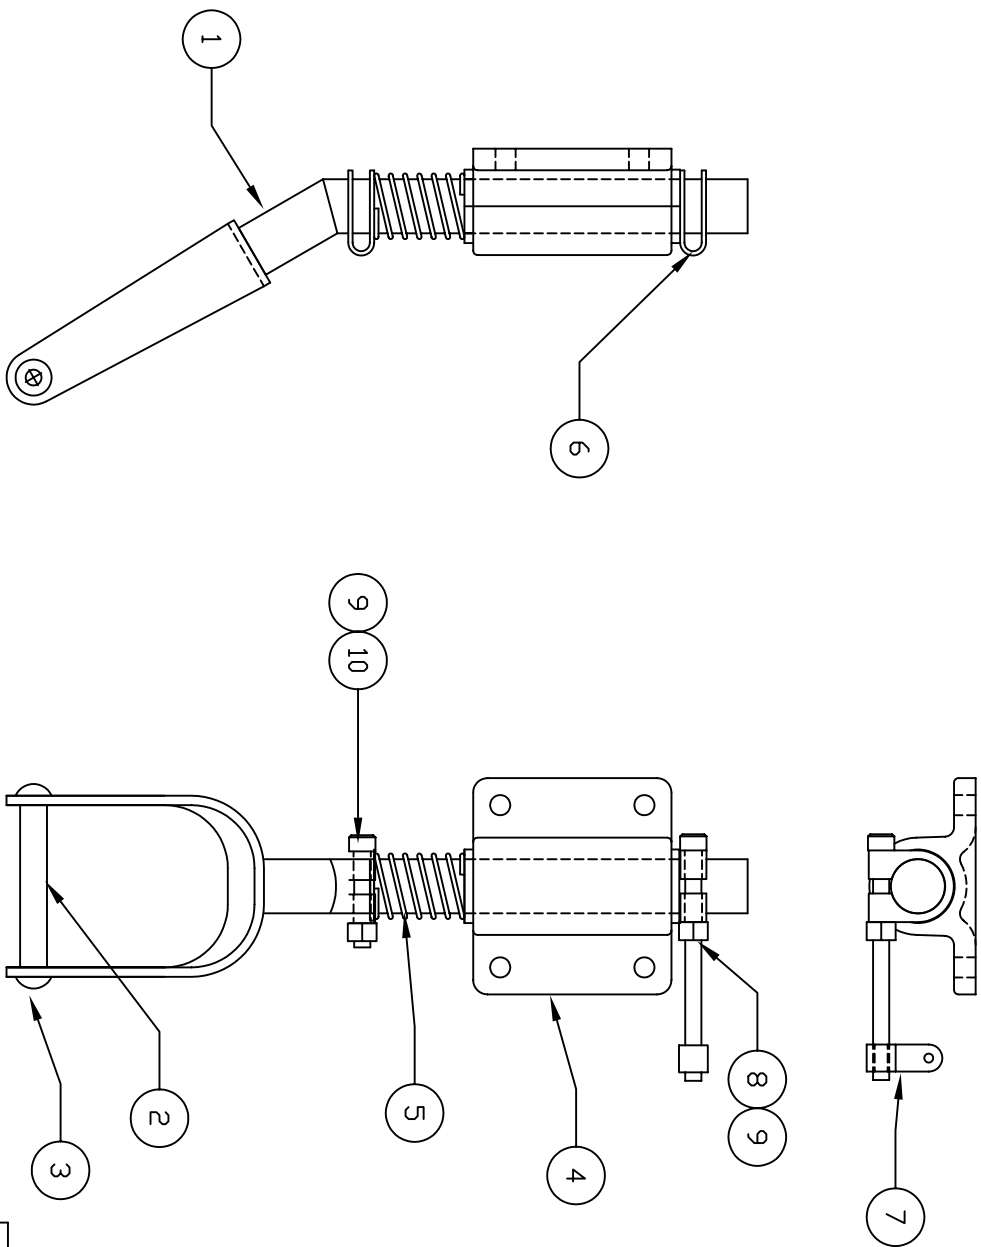

** THIS IS YOUR SPARE PARTS LIST. SAVE FOR FUTURE REFERENCE, ORDER BY PART NUMBER. CURRENT PRICES WILL BE QUOTED.**

SPARE PARTS LIST

QTY	ITEM	DESCRIPTION	ASS'Y/PART #
1	1	STRUT ASSEMBLY	657-101A
1	2	AXLE	160-020M
2	3	PPH 4-40	1047F
1	4	MOUNTING BLDCK	654-001M
1	5	SPRING	657-003M
2	6	STRUT CLAMP	654-003M
1	7	STEERING CLEVIS ARM	654-007P
1	8	#4-40 X 1 1/2"SS SHCS	654-006M
2	9	#4-40 LOCK NUT	1049F
1	10	#4-40 X 5/8"SS SHCS	1109F

906-177M

FACTORY REPAIR FEE= \$25.00 PLUS PARTS

CHK'D BY		MFG. INC.
DRAWN BY	J. REHAK	625 N. 12TH ST.
DATE	8-9-02	ST. CHARLES, IL
MODEL No.	657	(630)584-7616
TITLE		GIANT FIXED
TAIL WHEEL ASS'Y		

www.robart.com