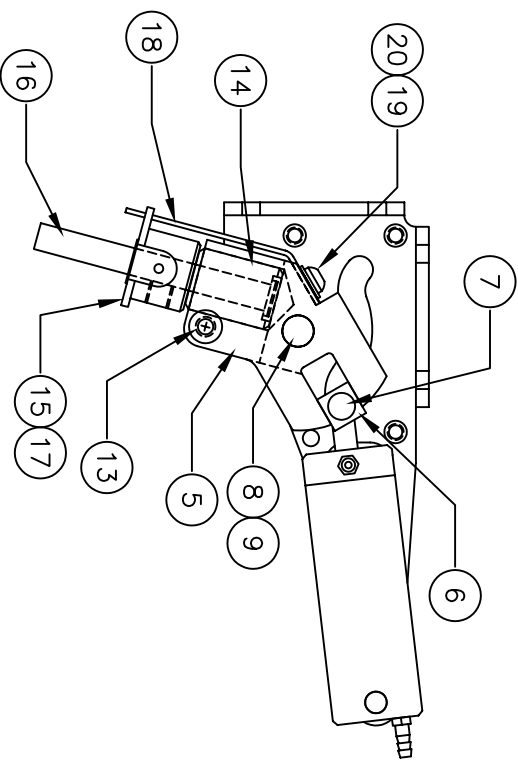

** THIS IS YOUR SPARE PARTS LIST. SAVE FOR FUTURE REFERENCE, ORDER BY PART NUMBER. CURRENT PRICES WILL BE QUOTED.**

SPARE PARTS LIST

QTY	ITEM	DESCRIPTION	ASSY/PART #
1	1	CYLINDER ASSEMBLY	530-120A
1	2	SIDE FRAME LH	550-218M
1	3	SIDE FRAME RH	550-219M
3	4	FRAME SPACER	530-021M
1	5	TRUNION	550-209M
2	6	CAM BLOCK	530-030M
1	7	CAM PIN	530-029M
1	8	PIVOT PIN	530-026M
2	9	RETAINING RING	1125F
1	10	CLEVIS PIN	150-012M
1	11	RETAINING RING	1039F
6	12	#4-40 x 1/4 BHSMS	1047F
1	13	#6-32 x 3/8 SHCS	1048F
1	14	STEERING BEARING	530-032M
1	15	STEERING ARM ASSEMBLY	530-125A
1	16	STEERING SHAFT (AXLE)	650-010M
1	17	#8-32 KCPSS	1198F
1	18	CENTERING SPRING	550-230M
1	19	#4-40 x 3/16 BHCS	1022F
1	20	#4 FLAT WASHER	1102F

906-202M

FACTORY REPAIR FEE= \$25.00 PLUS PARTS

CHK'D BY		MFG. INC.
DRAWN BY	J. REHAK	625 N. 12TH ST.
DATE	6/03	ST. CHARLES, IL
MODEL No.	56ORS	(630)584-7616
TITLE		ROBOART
SERIES 550 105 DEG.		www.robart.com
NOSE RETRACT ASSEMBLY		
ROBOSTRUT READY		