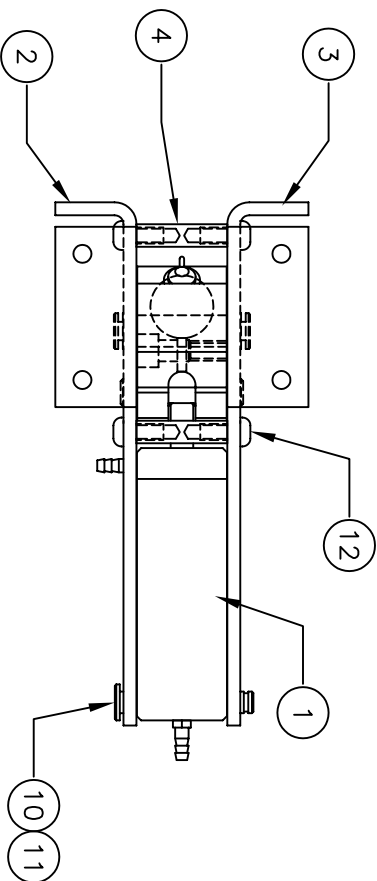

** THIS IS YOUR SPARE PARTS LIST. SAVE FOR FUTURE REFERENCE, ORDER BY PART NUMBER. CURRENT PRICES WILL BE QUOTED.**

SPARE PARTS LIST

QTY	ITEM	DESCRIPTION	ASSY/PART #
1	1	CYLINDER ASSEMBLY	530-120A
1	2	SIDE FRAME LH	550-218M
1	3	SIDE FRAME RH	550-219M
3	4	FRAME SPACER	530-021M
1	5	TRUNION	550-209M
2	6	CAM BLOCK	530-030M
1	7	CAM PIN	530-029M
1	8	PIVOT PIN	530-026M
2	9	RETAINING RING	1125F
1	10	CLEVIS PIN	150-012M
1	11	RETAINING RING	1039F
6	12	#4-40 x 1/4 BHSMS	1047F
1	13	#6-32 x 3/8 SHCS	1048F
1	14	STEERING BEARING	530-032M
1	15	STEERING ARM ASSEMBLY	530-125A
1	16	STEERING SHAFT (AXLE)	650-010M
1	17	#8-32 KCPSS	1198F
1	18	CENTERING SPRING	550-230M
1	19	#4-40 x 3/16 BHCS	1022F
1	20	#4 FLAT WASHER	1102F

906-202M

FACTORY REPAIR FEE= \$25.00 PLUS PARTS

CHK'D BY		MFG. INC.
DRAWN BY	J. REHAK	625 N. 12TH ST.
DATE	6/03	ST. CHARLES, IL
MODEL No.	56ORS	(630)584-7616
TITLE		ROBOART
SERIES 550 105 DEG.		www.robart.com
NOSE RETRACT ASSEMBLY		
ROBOSTRUT READY		