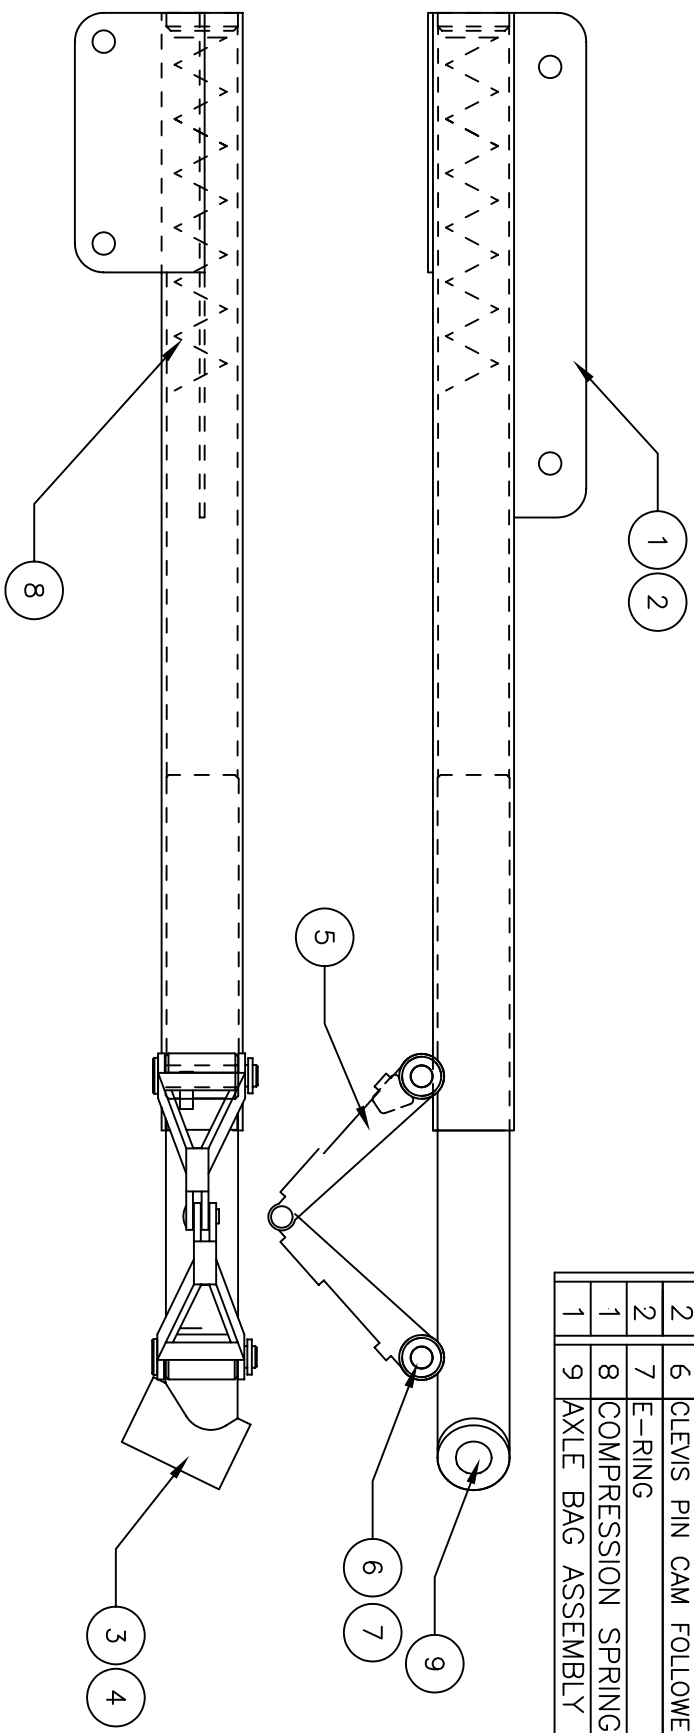

\*\* THIS IS YOUR SPARE PARTS LIST. SAVE FOR FUTURE REFERENCE, ORDER BY PART NUMBER. CURRENT PRICES WILL BE QUOTED.\*\*

## SPARE PARTS LIST

QTY	ITEM	DESCRIPTION	ASS'Y/PART #
1	1	RH STRUT ASS'Y	PT17-102A
1	2	LH STRUT ASS'Y	PT17-103A
1	3	RH OLEO RAM	PT17-104A
1	4	LH OLEO RAM	PT17-105A
1	5	TORQUE LINK ASS'Y	150-107A
2	6	CLEVIS PIN CAM FOLLOWER	150-002M
2	7	E-RING	1039F
1	8	COMPRESSION SPRING	150-019P
1	9	AXLE BAG ASSEMBLY	145-142A

906-130M

FACTORY REPAIR FEE= \$25.00 PLUS PARTS

CHK'D BY		 MFG. INC. 625 N. 12TH ST. ST. CHARLES, IL (630)584-7616
DRAWN BY	J. REHAK	
DATE	5-15-01	
MODEL No.	PT17-100A	
TITLE		PT-17 MAIN ASS'Y ZIRROLI