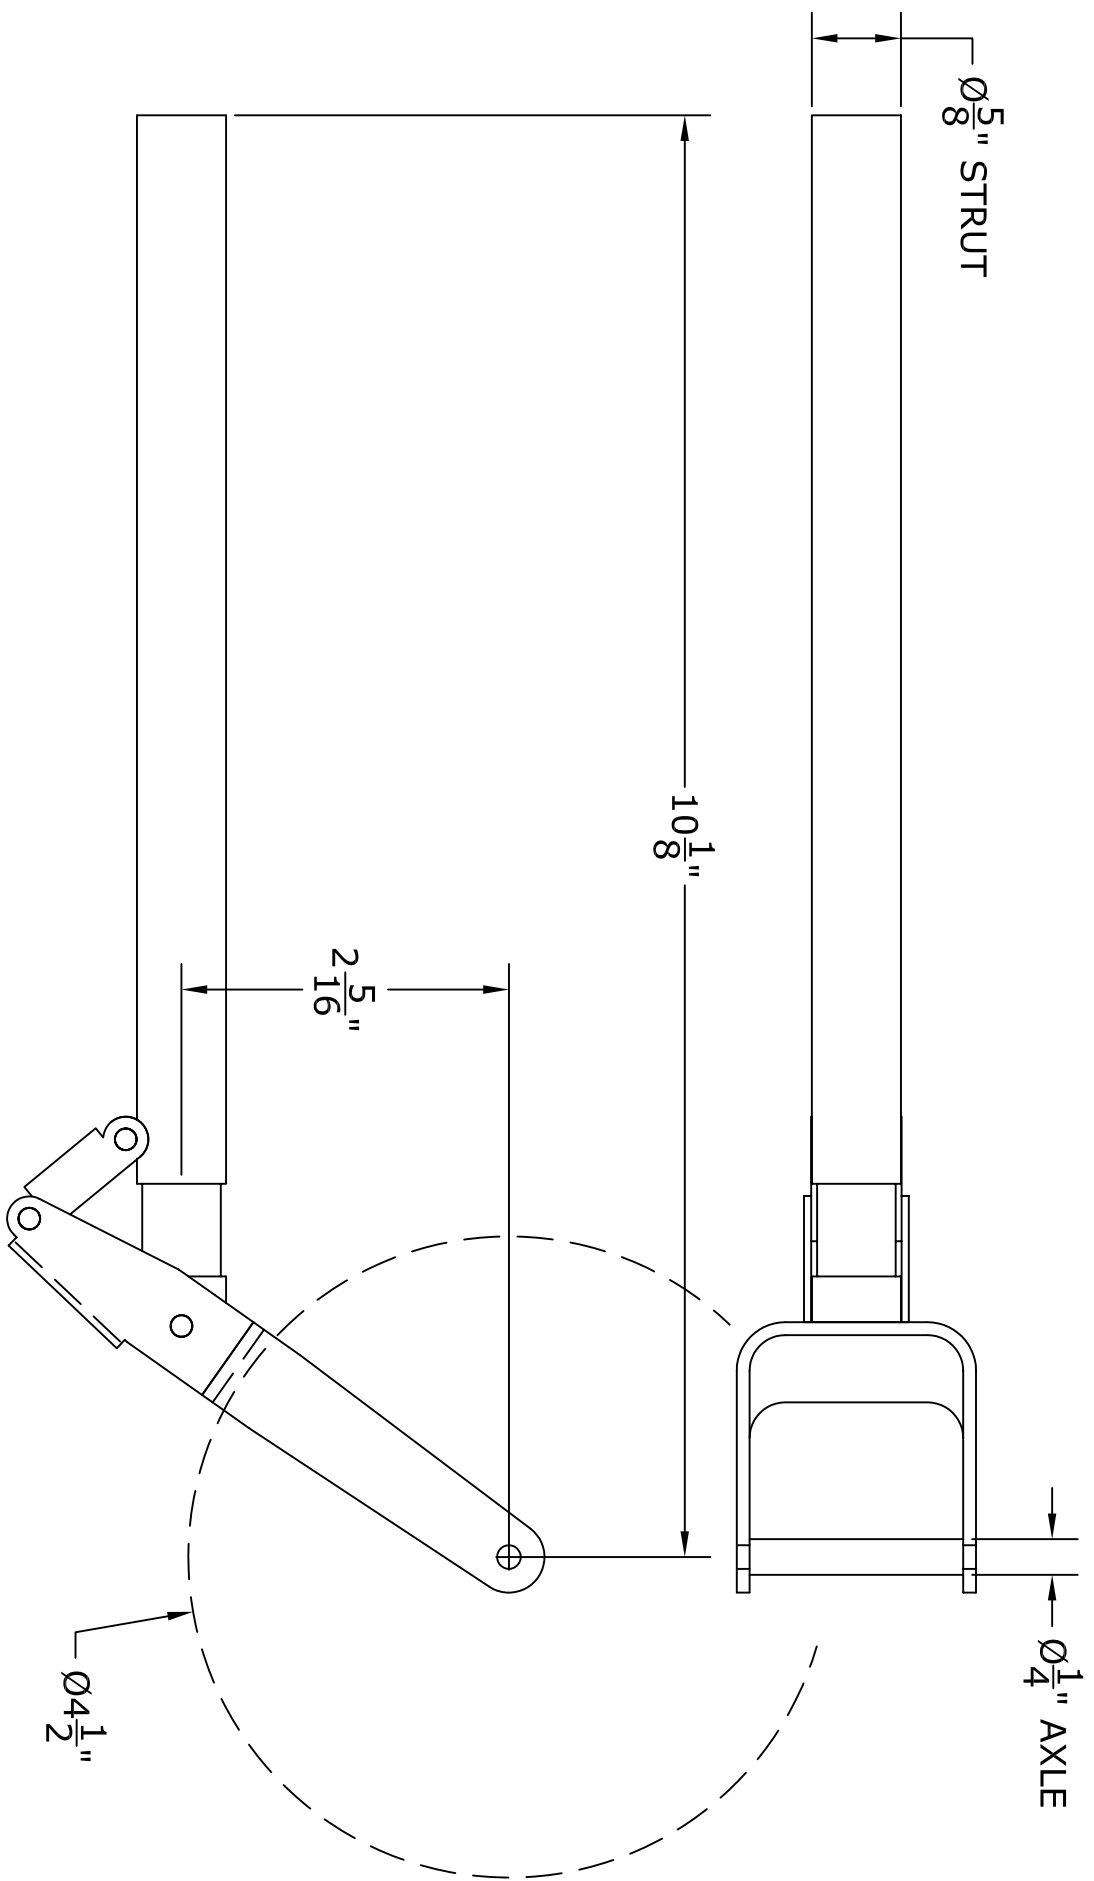

PRINT NOT TO SCALE

MFG. INC.
625 N. 12TH ST.
ST. CHARLES, IL
(630) 584-7616

#686 YOKE
TRAILING LINK
SERIES STRUT

THIS DRAWING ITS CONTENTS AND INFORMATION, ARE CONFIDENTIAL, AND THE PROPERTY OF ROBART MFG. INC. IT MAY NOT BE USED, COPIED, AND / OR TRANSMITTED TO ANY PERSON, FIRM, OR CORPORATION WITHOUT THE PRIOR WRITTEN APPROVAL OF ROBART MFG. INC.