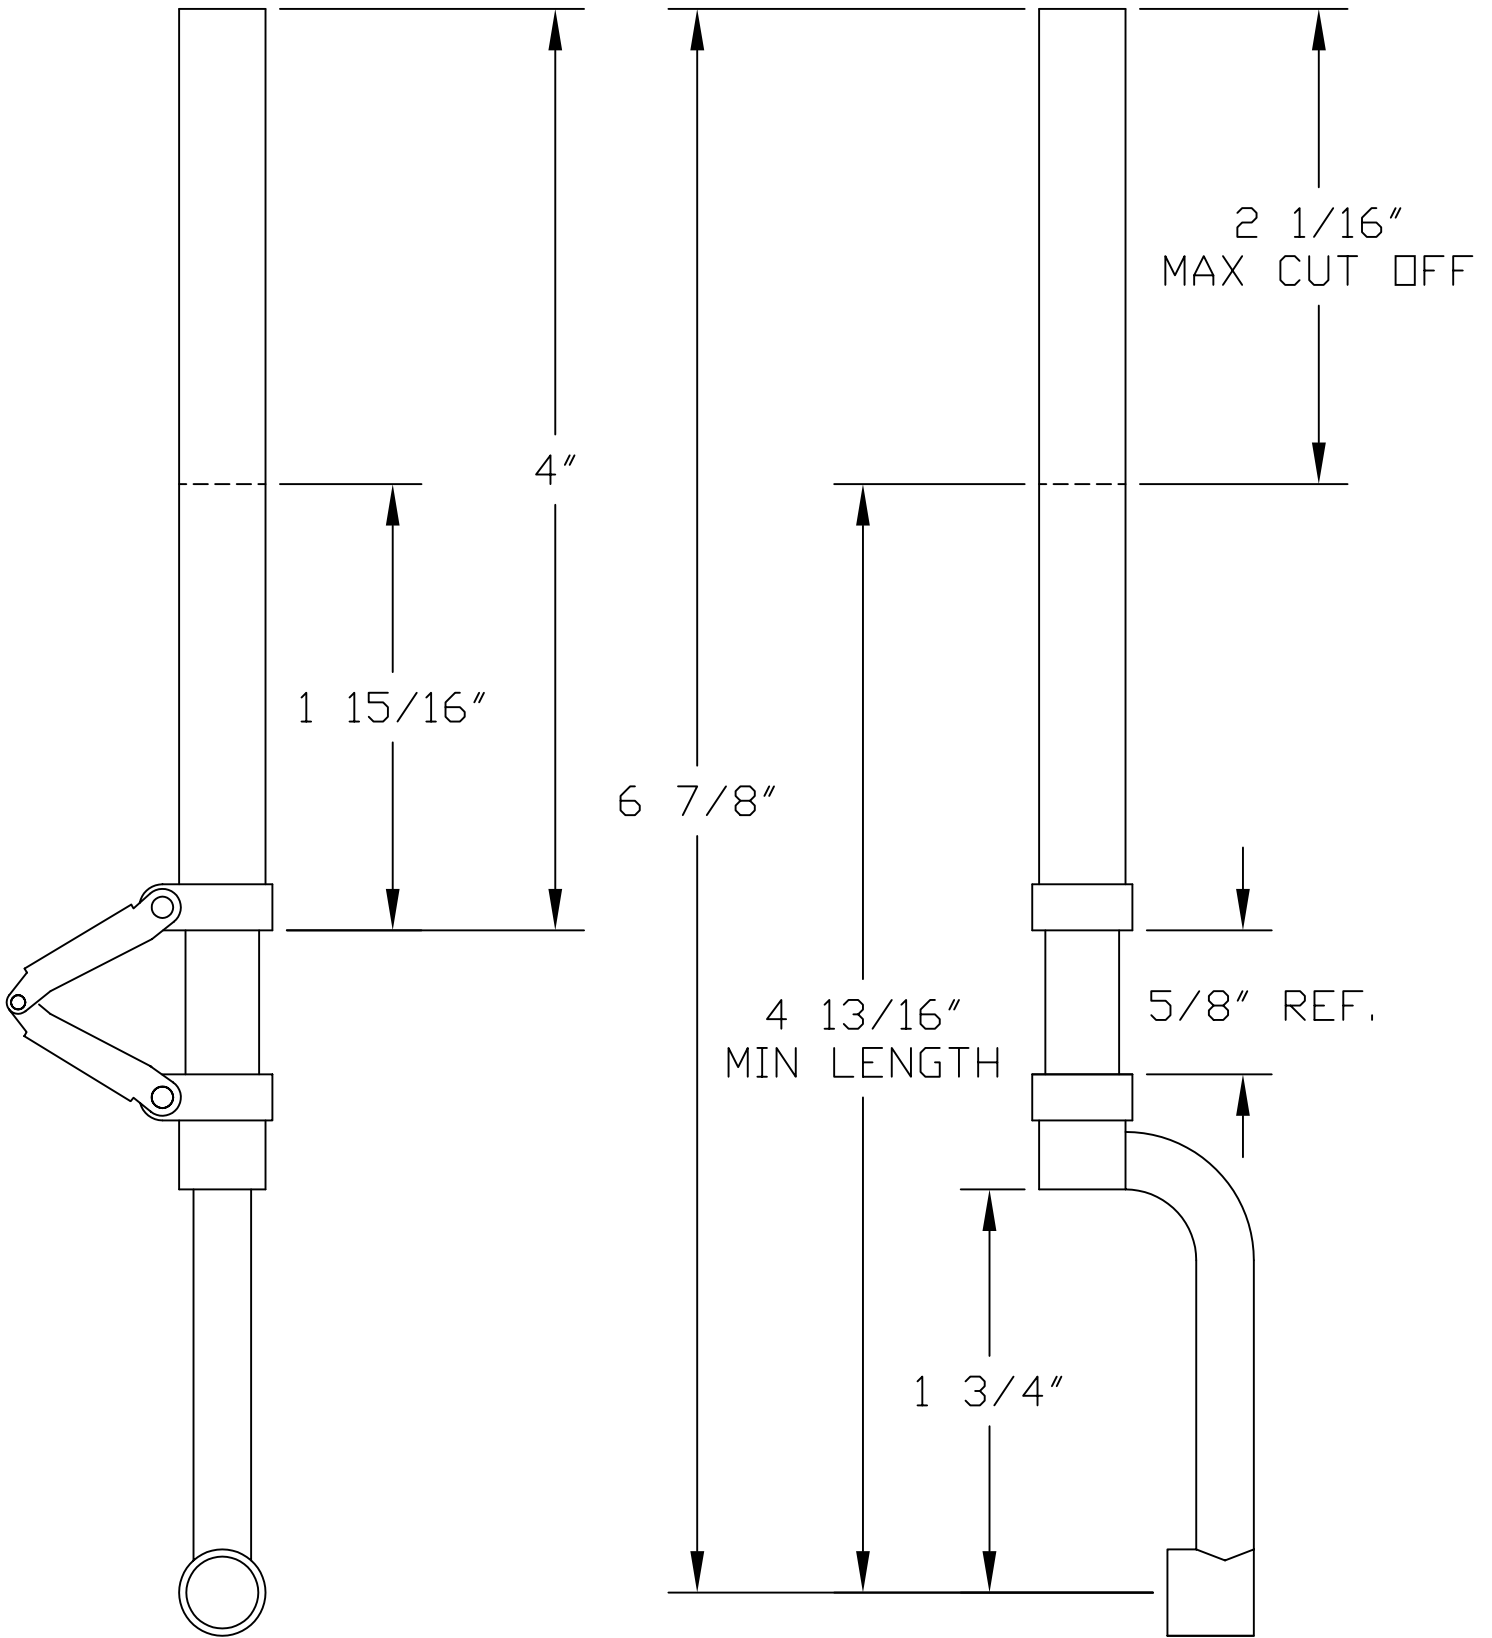

PRINT NOT TO SCALE

TITLE  
#653 ROBOSTRUT  
OPERATIONAL DETAILS

MFG. INC.  
625 N. 12TH ST.  
ST. CHARLES, IL