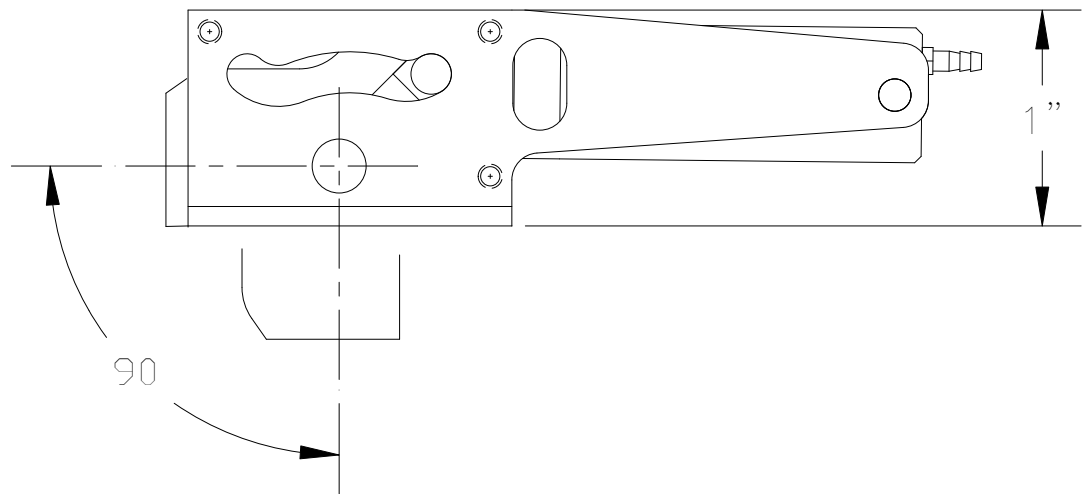

PRINT NOT TO SCALE

ROBART  
MFG. INC.  
155 OSWALT AVE.  
BATAVIA, IL. 60510  
630-584-7616

530RS  
MAIN GEAR  
90° RETRACT