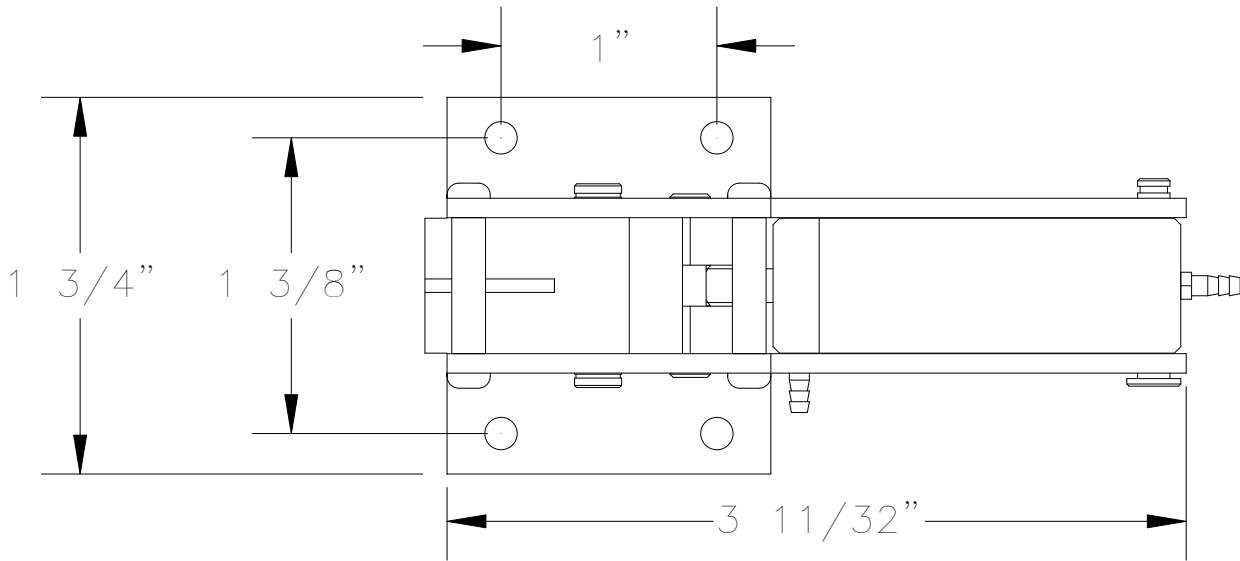

PRINT NOT TO SCALE

ROBART  
MFG. INC.  
155 OSWALT AVE.  
BATAVIA, IL. 60510  
630-584-7616

530RS  
MAIN GEAR  
90° RETRACT