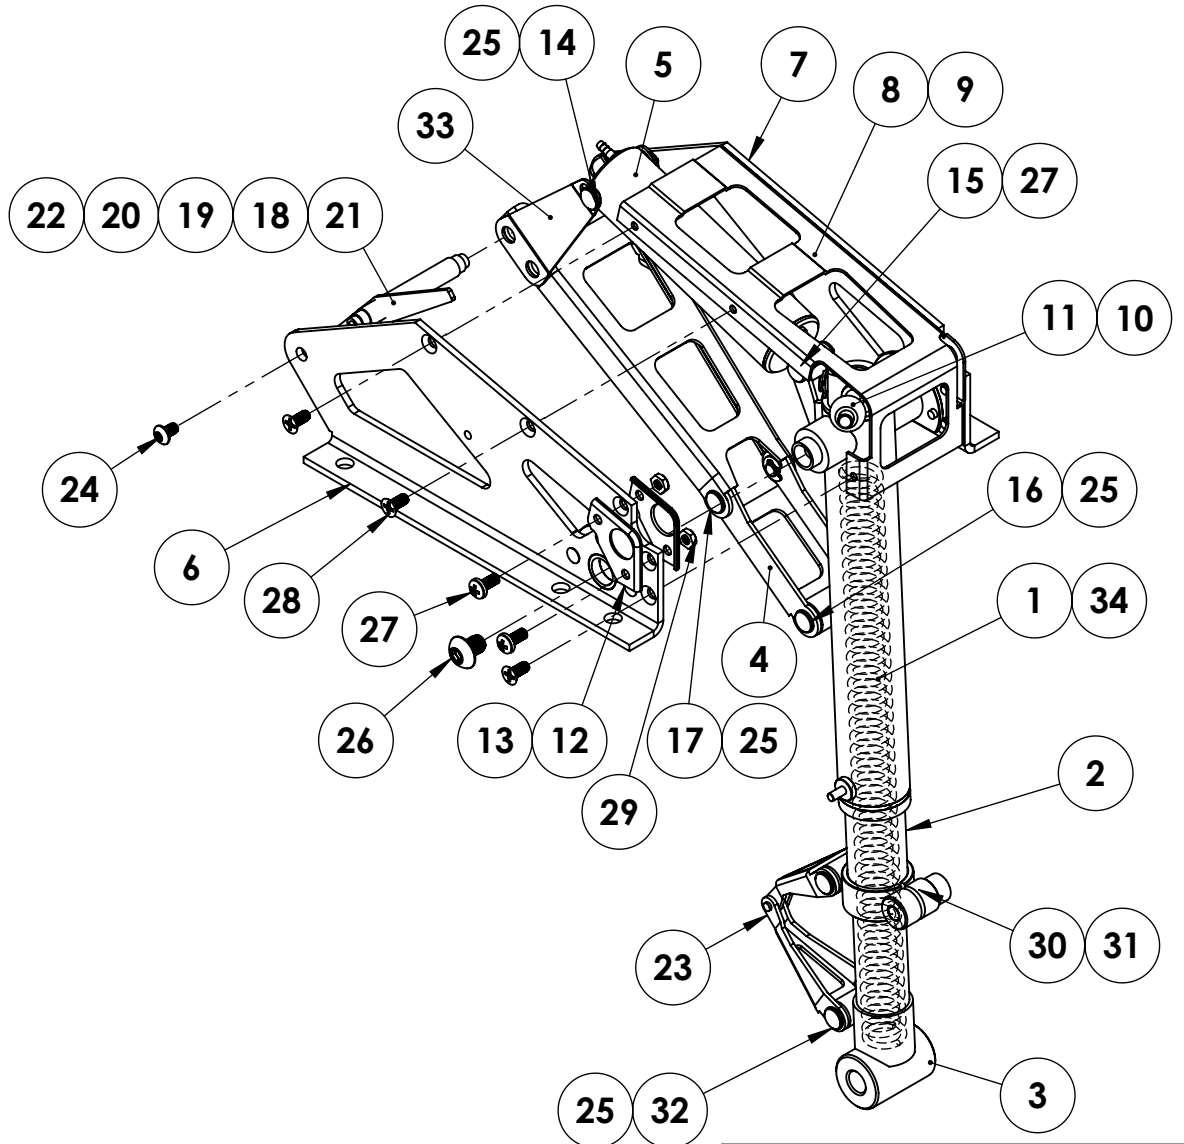

SPARE PARTS LISTS

QTY.	ITEM	DESCRIPTION	PART #
1	1	TRUNION ASSEMBLY	150504A
1	2	ROTATION STRUT	150530A
1	3	OLEO RAM WELDMENT	151106A
1	4	LOWER LIFT LINK - 90 DEG	150028M
1	5	CYLINDER ASSEMBLY	150108A
1	6	SIDE FRAME ASSEMBLY (RH)	150507A
1	7	SIDE FRAME ASSEMBLY (LH)	150508A
1	8	SPACER BRACKET-RH	150050M
1	9	SPACER BRACKET-LH	150051M
1	10	CAM FOLLOWER	150106A
1	11	CAM BALL	150032M
1	12	CAM FRAME-RH	150047M
1	13	CAM FRAME- LH	150049M
1	14	CYLINDER CLEVIS PIN	150012M
1	15	CLEVIS PIN	150018M
1	16	CLEVIS PIN	150010M
2	17	CLEVIS PIN	150033M
1	18	LIFT YOKE PIVOT PIN	150004M
1	19	LATCH SPACER	150001M
1	20	LATCH SPACER	150005M
1	21	HD LATCH PAWL	150003MP
1	22	LATCH SPRING	102008M
1	23	TORQUE LINK ASSEMBLY	150107A
2	24	#4-40 x 3/16" BHSMS	1022F
8	25	E-CLIP	1039F
2	26	#10-32 X 1/4 BHCS	1021F
2	27	#4-40 X 1/4" BHMS	1047F
8	28	#4 X 1/4 PFHMS	1026F
2	29	#4-40 HEX NUT	1035F
1	30	TORQUE LINK MOUNT-RH	150113A
1	31	TORQUE LINK MOUNT-LH	150113A
3	32	CLEVIS PIN	150002M
1	33	LIFT YOKE ASSEMBLY	150105A
1	34	COMPRESSION SPRING	151019P

AXLE BAG ASSEMBLY - #145142A

906-025M

PROPRIETARY AND CONFIDENTIAL
 THE INFORMATION CONTAINED IN THIS DRAWING IS THE SOLE
 PROPERTY OF ROBERT MANUFACTURING. ANY REPRODUCTION
 IN PART OR AS A WHOLE WITHOUT THE WRITTEN PERMISSION OF
 ROBERT MANUFACTURING IS PROHIBITED.

	NAME	DATE
DRAWN	N.MARC	14NOV13
CHECKED		

155 OSWALT AVE.
 BATAVIA, IL. 60510
 PH: 630-584-7616
 FX: 630-584-3712

www.robart.com

TITLE: HEAVY DUTY #150
 RETRACT 8" STRAIGHT
 STRUT

150HD8SP	REV -
----------	-------