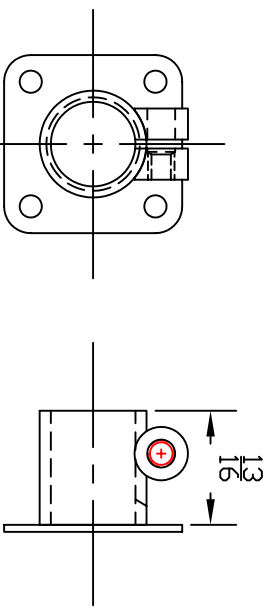

NOTE: MAX. 4" CAN BE CUT OFF

6" WHEEL SHOWN

ALSO INCLUDED

FIXED STRUT MOUNTING BRACKET

MFG. INC.
625 N. 12TH ST.
ST. CHARLES, IL
(630) 584-7616

#682
625 SERIES

THIS DRAWING ITS CONTENTS AND INFORMATION, ARE CONFIDENTIAL, AND THE PROPERTY OF ROBART MFG. INC. IT MAY NOT BE USED, COPIED, AND / OR TRANSMITTED TO ANY PERSON, FIRM, OR CORPORATION WITHOUT THE PRIOR WRITTEN APPROVAL OF ROBART MFG. INC.