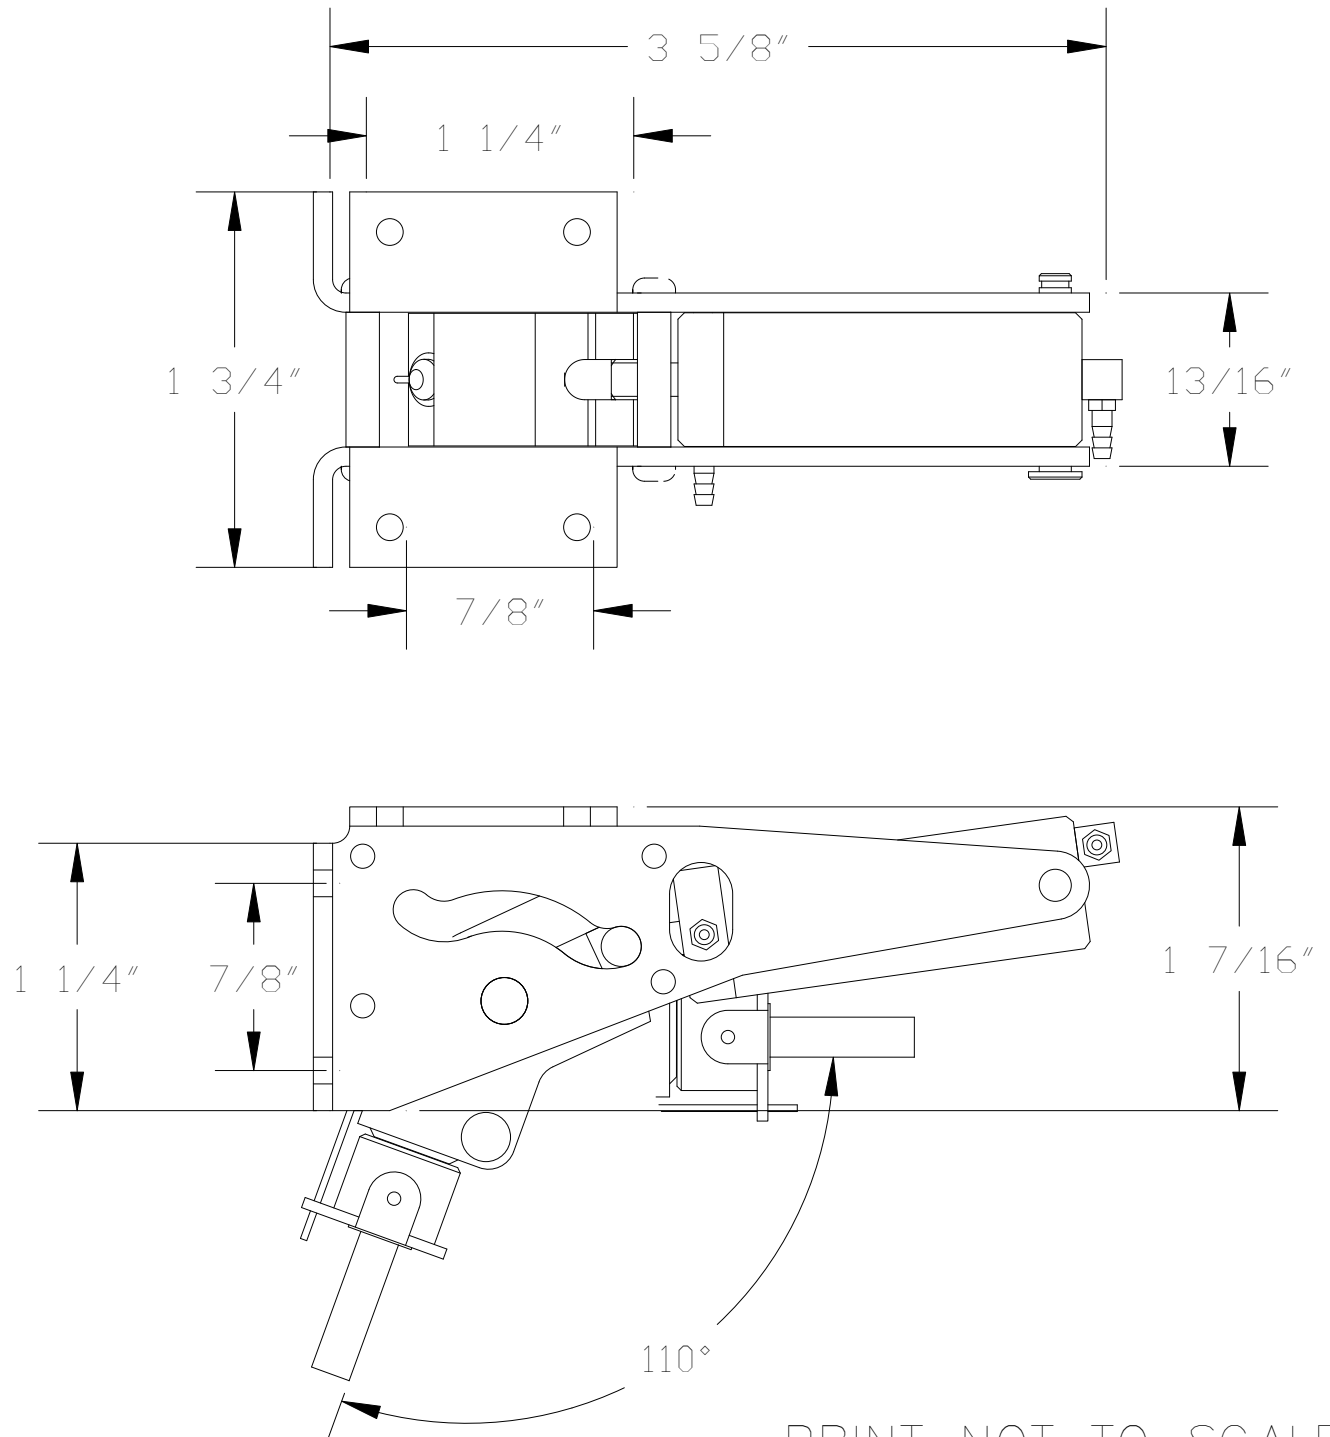

PRINT NOT TO SCALE

www.robart.com

ROBART MFG. INC
155 OSWALT AVE.
BATAVIA, IL. 60515
630-584-7616

564RS
NOSE GEAR
 110° RETRACT