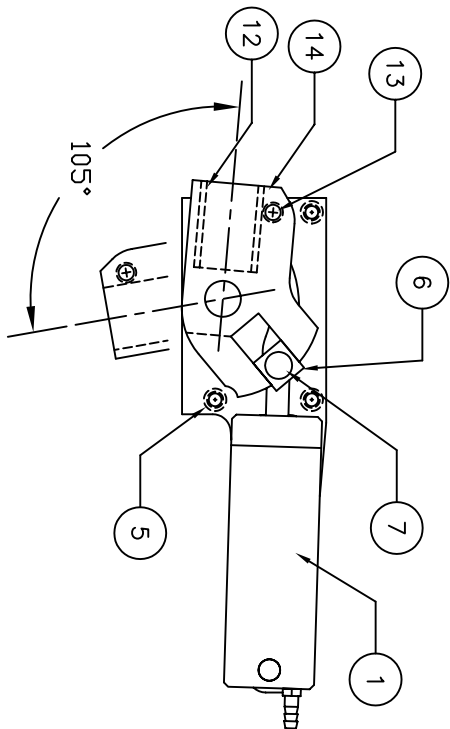

\*\* THIS IS YOUR SPARE PARTS LIST. SAVE FOR FUTURE REFERENCE, ORDER BY PART NUMBER. CURRENT PRICES WILL BE QUOTED.\*\*

## SPARE PARTS LIST

QTY	ITEM	DESCRIPTION	ASSY/PART #
1	1	CYLINDER ASSEMBLY	530-120A
1	2	SIDE FRAME LH	530-012M
1	3	SIDE FRAME RH	530-013M
2	4	7/32 RETAINING RING	1125F
3	5	FRAME SPACER (BAR)	530-021M
2	6	CAM BLOCK	530-030M
1	7	CAM PIN	530-029M
1	8	PIVOT PIN	530-026M
1	9	CLEVIS PIN	.150-012M
1	10	RETAINING RING	1039F
6	11	#4-40 x 1/4 PPHMS ZN	1047F
1	12	3/8" ROBOSTRUT ADAPTER	650-022M
1	13	#6-32 x 3/8 SHCS	1048F
1	14	TRUNION	530-022M

CHK'D BY			MFG. INC. 625 N. 12TH ST. ST. CHARLES, IL (630)584-7616
DRAWN BY	J. REHAK		
DATE	6/03	TITLE	SERIES 530 110DEC. RETRACT ASSEMBLY
MODEL No.	535RS		

FACTORY REPAIR FEE= \$25.00 PLUS PARTS

906-186M