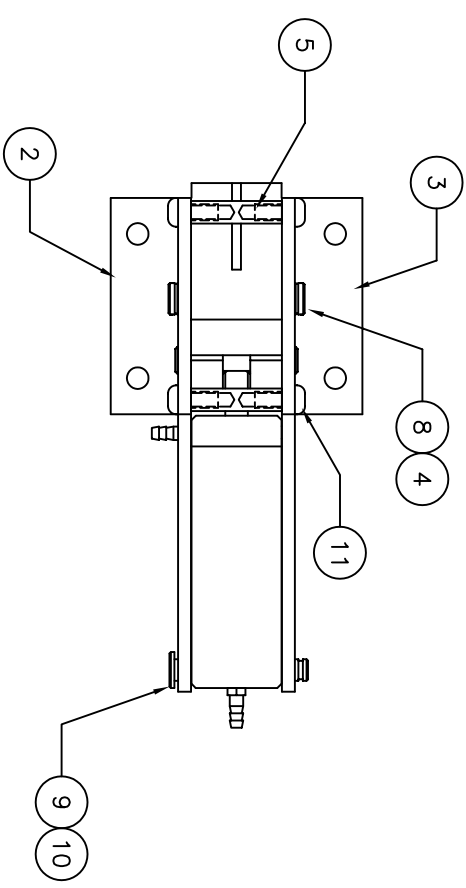

\*\* THIS IS YOUR SPARE PARTS LIST. SAVE FOR FUTURE REFERENCE, ORDER BY PART NUMBER. CURRENT PRICES WILL BE QUOTED.\*\*

## SPARE PARTS LIST

QTY	ITEM	DESCRIPTION	ASSY/PART #
1	1	CYLINDER ASSEMBLY	530-120A
1	2	SIDE FRAME LH	530-012M
1	3	SIDE FRAME RH	530-013M
2	4	7/32 RETAINING RING	1125F
3	5	FRAME SPACER (BAR)	530-021M
2	6	CAM BLOCK	530-030M
1	7	CAM PIN	530-029M
1	8	PIVOT PIN	530-026M
1	9	CLEVIS PIN	.150-012M
1	10	RETAINING RING	1039F
6	11	#4-40 x 1/4 PPHMS ZN	1047F
1	12	3/8" ROBOSTRUT ADAPTER	650-022M
1	13	#6-32 x 3/8 SHCS	1048F
1	14	TRUNION	530-022M

CHK'D BY			MFG. INC. 625 N. 12TH ST. ST. CHARLES, IL (630)584-7616
DRAWN BY	J. REHAK		
DATE	6/03	TITLE	SERIES 530 110DEC. RETRACT ASSEMBLY
MODEL No.	535RS		

FACTORY REPAIR FEE= \$25.00 PLUS PARTS

906-186M