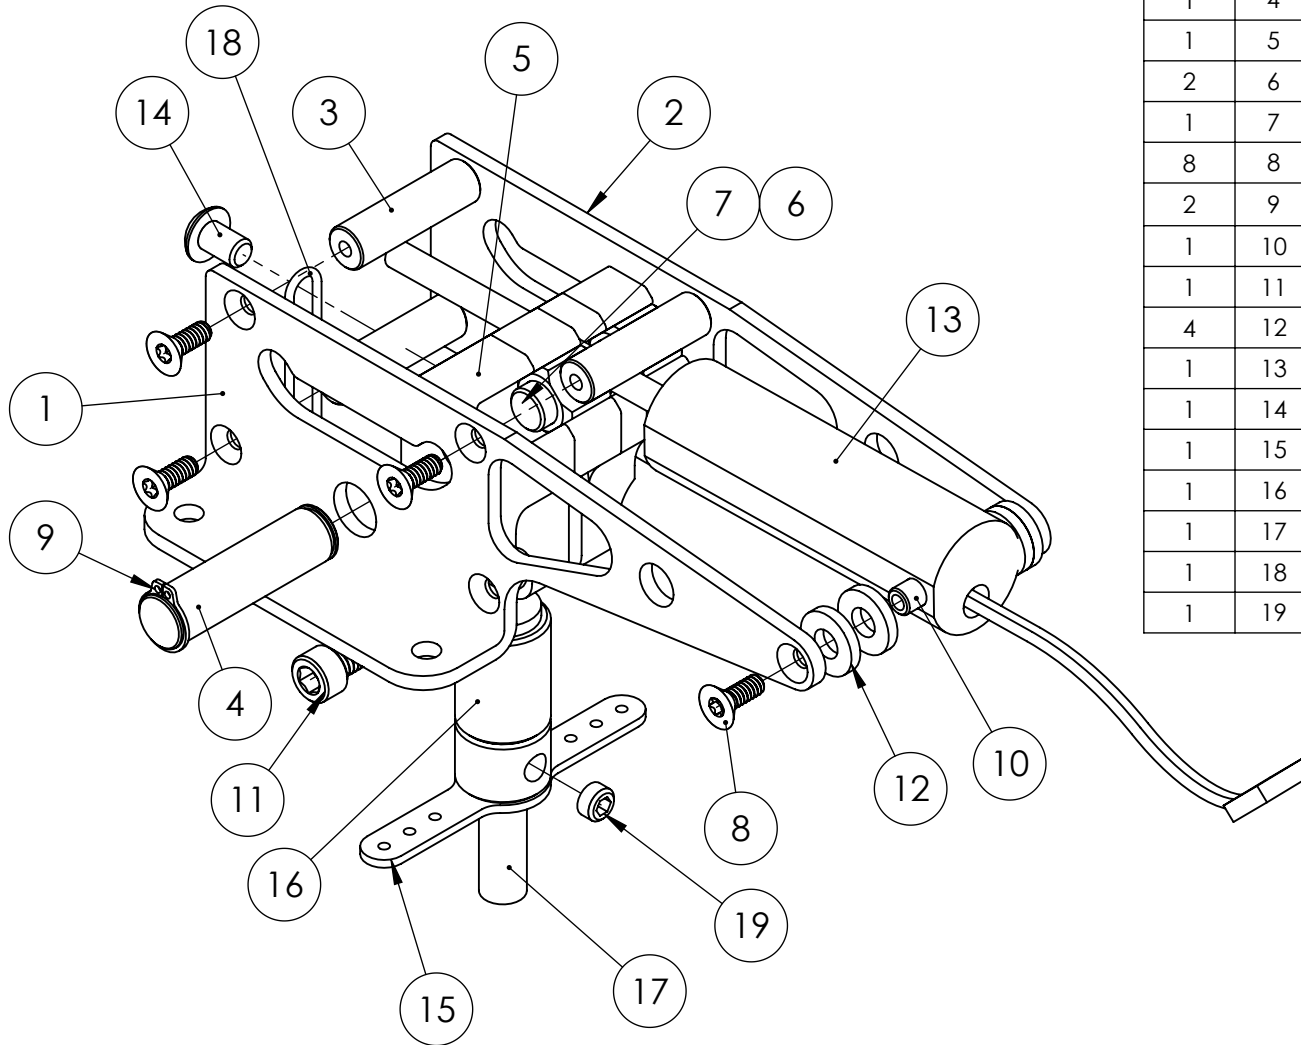

## SPARE PARTS LIST

QTY.	ITEM NO.	DESCRIPTION	PART NUMBER
1	1	90 DEG FRAME (LH)	630001M
1	2	90 DEG FRAME (RH)	630002M
3	3	FRAME SPACER	635008M
1	4	TRUNION PIN	635010M
1	5	MAIN GEAR TRUNION	635002M
2	6	CAM FOLLOWER	635007M
1	7	ACTUATOR CAM PIN	635E006M
8	8	4-40 X 5/16 TORX FMS ZINC	1065F
2	9	PIVOT PIN RETAINING RING	1132F
1	10	5/32 FRAME SPACER	635021M
1	11	#8-32 X 3/8" SHCS	1110F
4	12	NYLON SPACER - BLACK	1203F
1	13	ELECTRIC ACTUATOR	630E102A
1	14	#8-32 X 1/4" BHSMS	1133F
1	15	STEERING ARM	WB25204A
1	16	STEERING BUSHING	WB25211M
1	17	STEERING PIN	145133M
1	18	STEERING WIRE	630021M
1	19	#10-32 X 3/16 SET SCREW	1145F

	NAME	DATE
DRAWN	J.REHAK	21JAN13
CHECKED		

**robart**  
 www.robart.com

155 OSWALT AVE.  
 BATAVIA, IL. 60510  
 PH: 630-584-7616 FX:  
 630-584-3712

TITLE:  
**90° HD NOSE RETRACT  
 ELECTRIC SERIES**

**638HDRSESP**