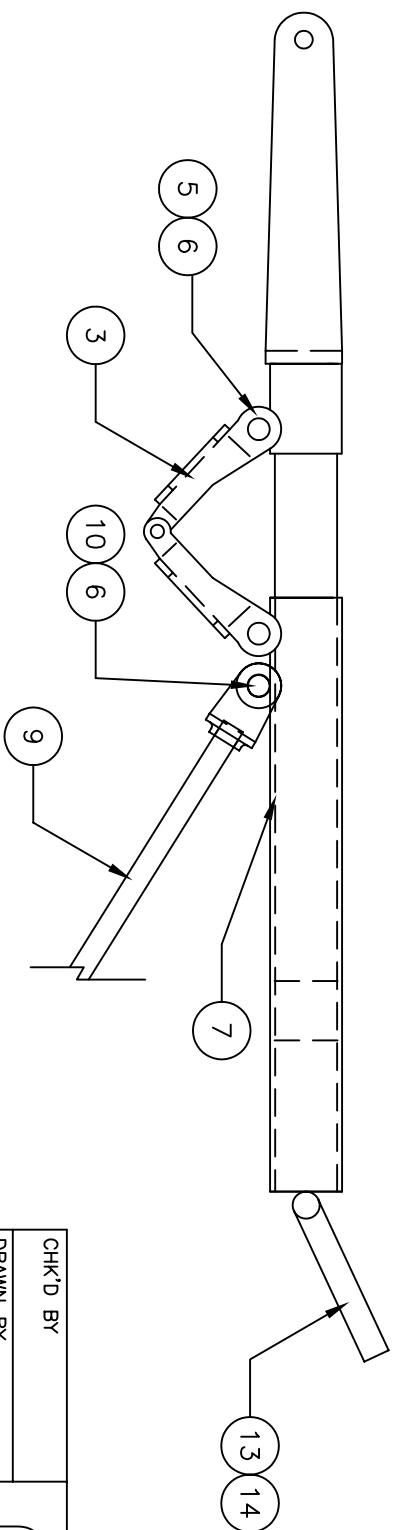

\*\* THIS IS YOUR SPARE PARTS LIST. SAVE FOR FUTURE REFERENCE, ORDER BY PART NUMBER. CURRENT PRICES WILL BE QUOTED.\*\*

## SPARE PARTS LIST

QTY	ITEM	DESCRIPTION	ASSY/PART #
1	1	STRUT WELDMENT	GB-104A
1	2	OLEO RAM WELDMENT	GB-108A
1	3	TORQUE LINK ASSEMBLY	620-112A
1	4	SPRING 4 1/2 LONG	150-019P
2	5	CLEVIS PIN	620-012M
3	6	RETAINING RING	1039F
1	7	AXLE	159-005M
2	8	#6-32 x 1/4 BHSMS	1020F
1	9	REAR BRACE ASSEMBLY	GB-107A
1	10	CLEVIS PIN	150-012M
1	11	#8-32 x 5/8" SHCS	1128F
1	12	#8-32 LOCK NUT	1124F
1	13	STRUT MOUNTING WIRE (LH)	GB-105A
1	14	STRUT MOUNTING WIRE (RH)	GB-106A

906-222M

FACTORY REPAIR FEE= \$25.00 PLUS PARTS

CHK'D BY		 MFG. INC. 625 N. 12TH ST. ST. CHARLES, IL (630)584-7616	
DRAWN BY	J. REHAK		
DATE	3/04	TITLE	GEE BEE MAIN GEAR GREAT PLAINS
MODEL No.	GPGB		