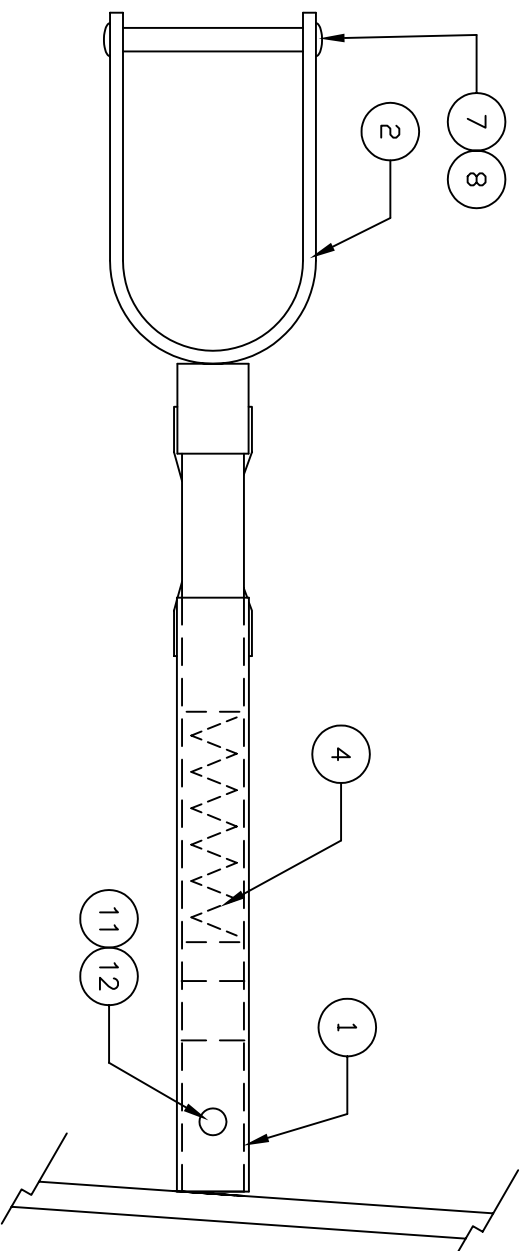

\*\* THIS IS YOUR SPARE PARTS LIST. SAVE FOR FUTURE REFERENCE, ORDER BY PART NUMBER. CURRENT PRICES WILL BE QUOTED.\*\*

## SPARE PARTS LIST

QTY	ITEM	DESCRIPTION	ASSY/PART #
1	1	STRUT WELDMENT	GB-104A
1	2	OLEO RAM WELDMENT	GB-108A
1	3	TORQUE LINK ASSEMBLY	620-112A
1	4	SPRING 4 1/2 LONG	150-019P
2	5	CLEVIS PIN	620-012M
3	6	RETAINING RING	1039F
1	7	AXLE	159-005M
2	8	#6-32 x 1/4 BHSMS	1020F
1	9	REAR BRACE ASSEMBLY	GB-107A
1	10	CLEVIS PIN	150-012M
1	11	#8-32 x 5/8" SHCS	1128F
1	12	#8-32 LOCK NUT	1124F
1	13	STRUT MOUNTING WIRE (LH)	GB-105A
1	14	STRUT MOUNTING WIRE (RH)	GB-106A

906-222M

FACTORY REPAIR FEE= \$25.00 PLUS PARTS

CHK'D BY		 MFG. INC. 625 N. 12TH ST. ST. CHARLES, IL (630)584-7616	
DRAWN BY	J. REHAK		
DATE	3/04	TITLE	GEE BEE MAIN GEAR GREAT PLAINS
MODEL No.	GPGB		