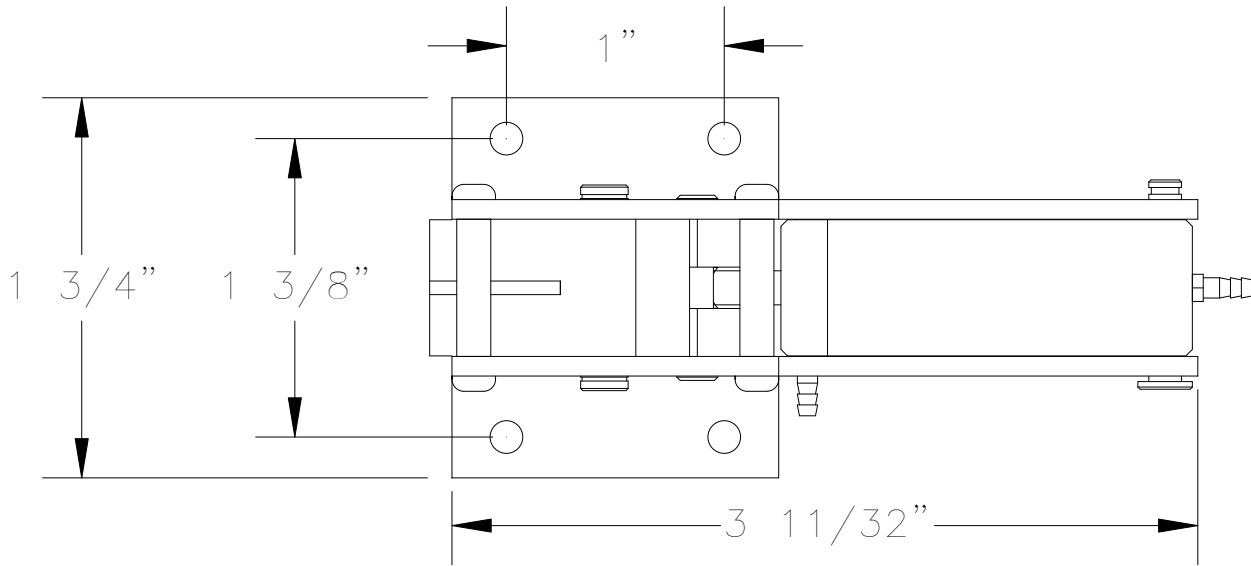

PRINT NOT TO SCALE

MFG. INC.
155 OSWALT AVE.
BATAVIA, IL. 60510
630-584-7616

531RS
MAIN GEAR
85° RETRACT