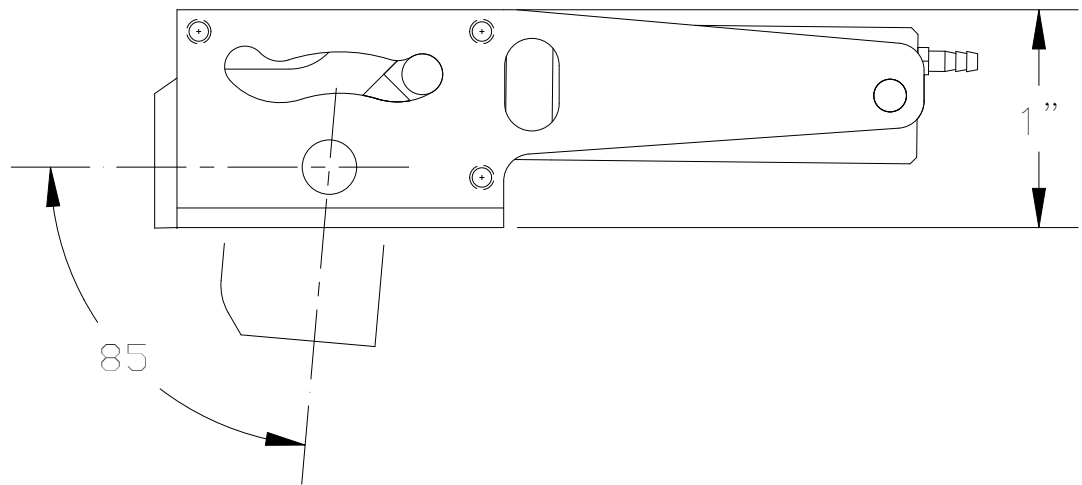

PRINT NOT TO SCALE

MFG. INC.
155 OSWALT AVE.
BATAVIA, IL. 60510
630-584-7616

531RS
MAIN GEAR
85° RETRACT