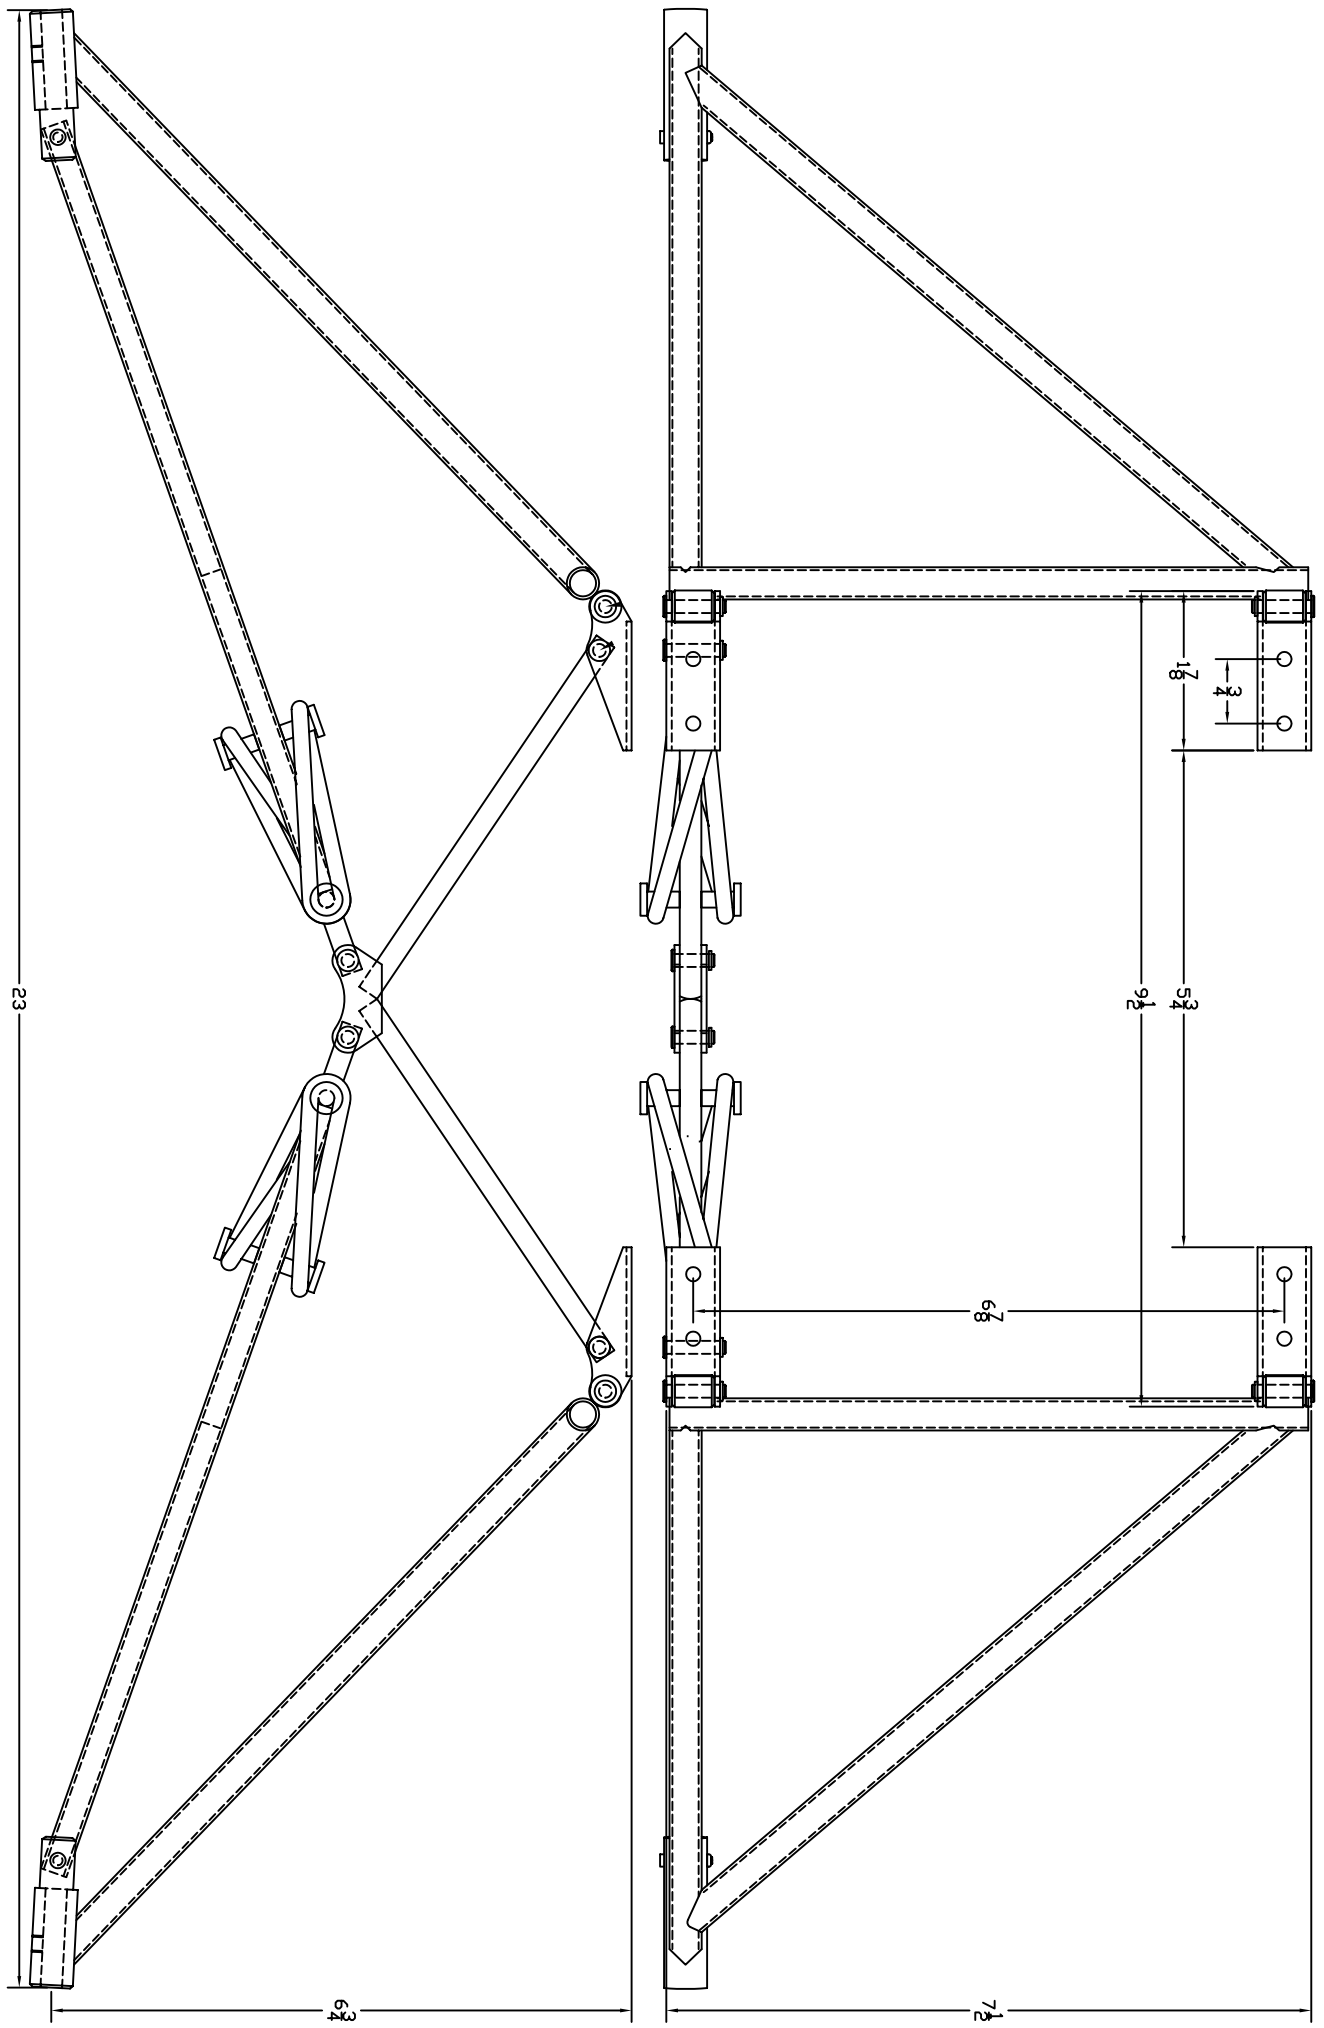

PRINT NOT TO SCALE

MFG. INC.  
625 N. 12TH ST.  
ST. CHARLES, IL  
(630) 584-7616

#691  
1/3 SCALE CUB

THIS DRAWING ITS CONTENTS AND INFORMATION, ARE CONFIDENTIAL, AND THE PROPERTY OF ROBART MFG. INC. IT MAY NOT BE USED, COPIED, AND / OR TRANSMITTED TO ANY PERSON, FIRM, OR CORPORATION WITHOUT THE PRIOR WRITTEN APPROVAL OF ROBART MFG. INC.